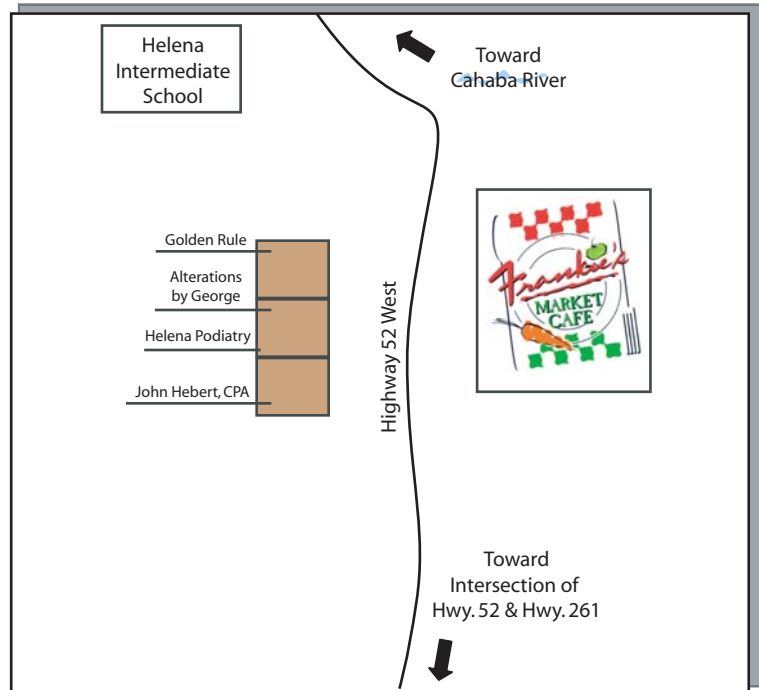

Directions To Frankie's Market Cafe

4257 Highway 52 West
Helena, AL 35080
Ph. (205) 685-8622
Fax. (205) 685-8621

www.frankiesmarketcafe.com

From I-459

Take the Morgan Road Exit (Exit 6) toward Helena.
Stay on Morgan Road/Hwy. 52 West - crossing over the Cahaba River.
You will pass Helena Intermediate School on your right.
Once you've passed the school and rounded the curve,
you will shortly notice Frankie's Market Cafe on your left.
For more detailed instructions, please call (205) 685-8622.

From the intersection of Hwy. 52 West & Hwy. 261

Take Hwy. 261 from Pelham - through Old Town Helena.
Continue until you reach the intersection with Hwy. 52 West.
Turn right - drive approx. 1 mile - Frankie's Market Cafe will be on your right
located within the Helena Business Center.
For more detailed instructions, please call (205) 685-8622.